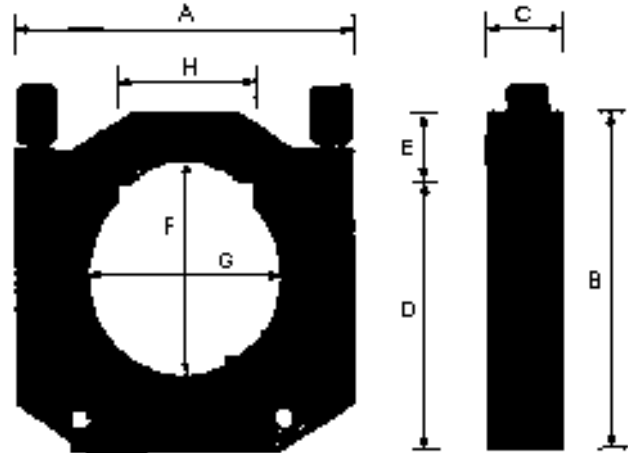

# Split Core Current Transformers

Class 1 Metering Grade

| Type          | VA  | Ratio  |
|---------------|-----|--------|
| <b>Size 1</b> |     |        |
| SC1-100       | 2.5 | 100/5A |
| SC1-150       | 2.5 | 150/5A |
| SC1-200       | 5   | 200/5A |
| SC1-400       | 5   | 400/5A |

FIXING DIMENSIONS

Single Ratio or Multi Ratio

|               |   |         |
|---------------|---|---------|
| <b>Size 2</b> |   |         |
| SC2-200       | 5 | 200/5A  |
| SC2-300       | 5 | 300/5A  |
| SC2-400       | 5 | 400/5A  |
| SC2-500       | 5 | 500/5A  |
| SC2-600       | 5 | 600/5A  |
| SC2-800       | 5 | 800/5A  |
| SC2-1000      | 5 | 1000/5A |
| SC2-1200      | 5 | 1200/5A |

|          |   |         |
|----------|---|---------|
| SC3-1200 | 5 | 1200/5A |
| SC3-1500 | 5 | 1500/5A |
| SC3-1600 | 5 | 1600/5A |
| SC3-2000 | 5 | 2000/5A |
| SC3-3000 | 5 | 3000/5A |

| Size | Current Range | Dimensions (mm) |     |    |     |    |     |    |    |
|------|---------------|-----------------|-----|----|-----|----|-----|----|----|
|      |               | A               | B   | C  | D   | E  | F   | G  | H  |
| 2    | 200-1000A     | 133             | 126 | 38 | 98  | 28 | 68  | 63 | 52 |
| 3    | 1200-3000A    | 177             | 175 | 38 | 130 | 45 | 110 | 95 | 80 |