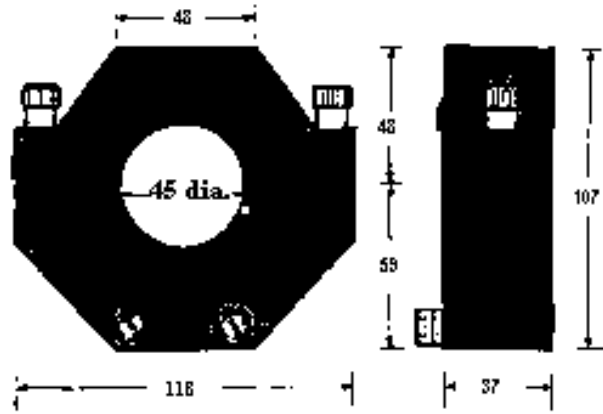

# Split Core Current Transformers

Class 1 Metering Grade

| Type          | VA  | Ratio  |
|---------------|-----|--------|
| <b>Size 1</b> |     |        |
| SC1-100       | 2.5 | 100/5A |
| SC1-150       | 2.5 | 150/5A |
| SC1-200       | 5   | 200/5A |
| SC1-400       | 5   | 400/5A |

FIXING DIMENSIONS

Single Ratio or Multi Ratio

|               |   |         |
|---------------|---|---------|
| <b>Size 2</b> |   |         |
| SC2-200       | 5 | 200/5A  |
| SC2-300       | 5 | 300/5A  |
| SC2-400       | 5 | 400/5A  |
| SC2-500       | 5 | 500/5A  |
| SC2-600       | 5 | 600/5A  |
| SC2-800       | 5 | 800/5A  |
| SC2-1000      | 5 | 1000/5A |
| SC2-1200      | 5 | 1200/5A |

|          |   |         |
|----------|---|---------|
| SC3-1200 | 5 | 1200/5A |
| SC3-1500 | 5 | 1500/5A |
| SC3-1600 | 5 | 1600/5A |
| SC3-2000 | 5 | 2000/5A |
| SC3-3000 | 5 | 3000/5A |

| Size | Current Range | Dimensions (mm) |     |    |     |    |     |    |    |
|------|---------------|-----------------|-----|----|-----|----|-----|----|----|
|      |               | A               | B   | C  | D   | E  | F   | G  | H  |
| 2    | 200-1000A     | 133             | 126 | 38 | 98  | 28 | 68  | 63 | 52 |
| 3    | 1200-3000A    | 177             | 175 | 38 | 130 | 45 | 110 | 95 | 80 |